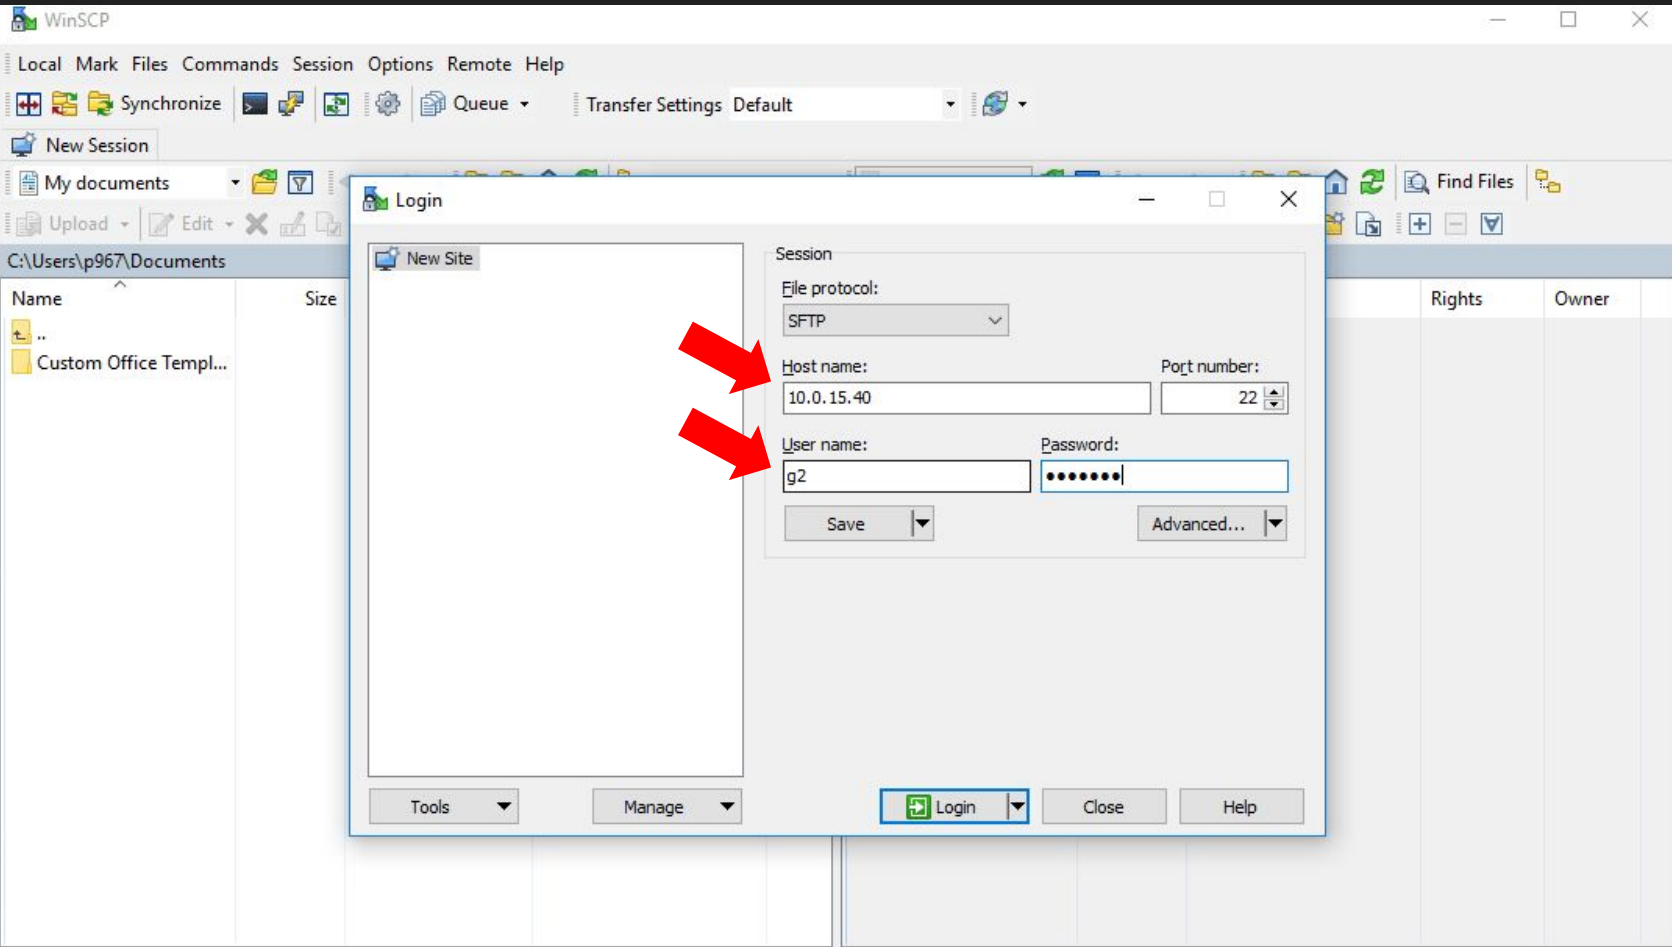

0 B of 11.404 KB in 0 of 42
6 hidden
Not connected.

Se estiverem a ligar-se
FORA da Universidade

student.ulusofona.pt

user: g1..16

pass

WinSCP

Local Mark Files Commands Session Options Remote Help

Synchronize Queue Transfer Settings Default